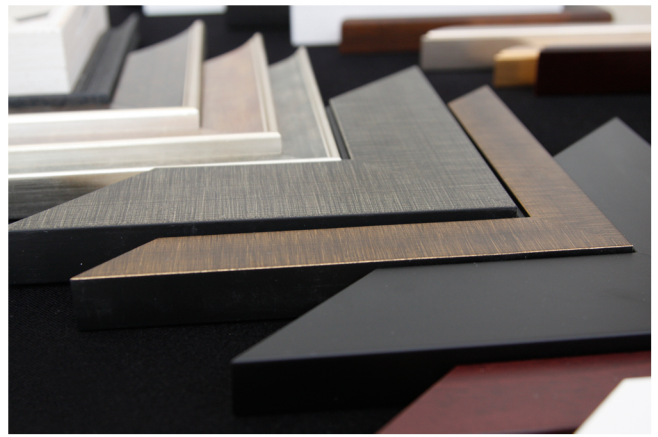

Box Frames

12 x 10	£ 90-00
16 x 20	£ 150-00
20 x 20	£ 170-00
20 x 24	£ 190-00
20 x 30	£ 215-00
24 x 24	£ 240-00
24 x 30	£ 300-00